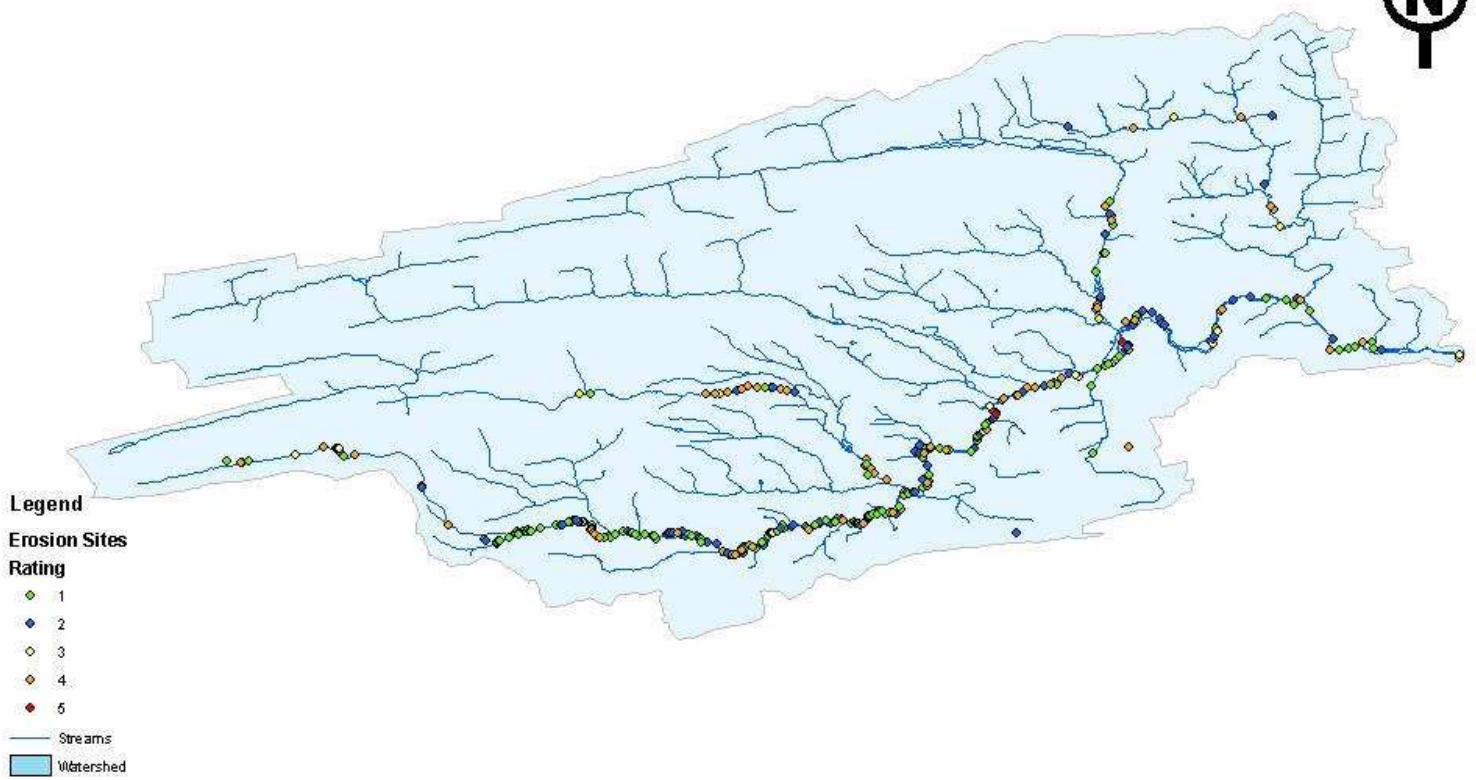

# Buffalo Creek Watershed Erosion Assessment Sites

Union County, Pa

# Buffalo Creek Watershed Floodplains

Union County, Pa

# Buffalo Creek Watershed Landuse

Union County, Pa

- Legend**
- Streams
  - Watershed
  - Row Crops
  - Pasture
  - Forest

# Buffalo Creek Watershed Sampling Sites

Union County, Pa

- Legend**
- Sampling Sites
  - Streams
  - Watershed