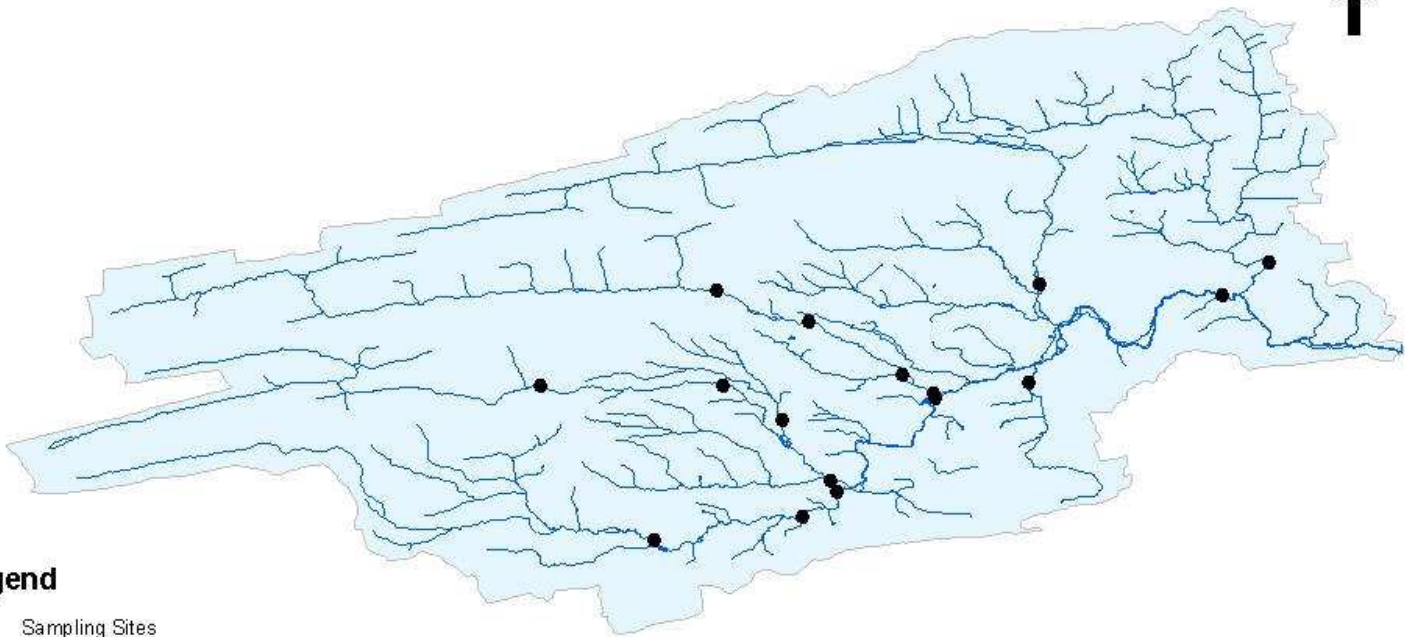

# Buffalo Creek Watershed Floodplains

Union County, Pa

# Buffalo Creek Watershed Landuse

Union County, Pa

- Legend**
- Streams
  - Watershed
  - Row Crops
  - Pasture
  - Forest

# Buffalo Creek Watershed Sampling Sites

Union County, Pa

- Legend**
- Sampling Sites
  - Streams
  - Watershed