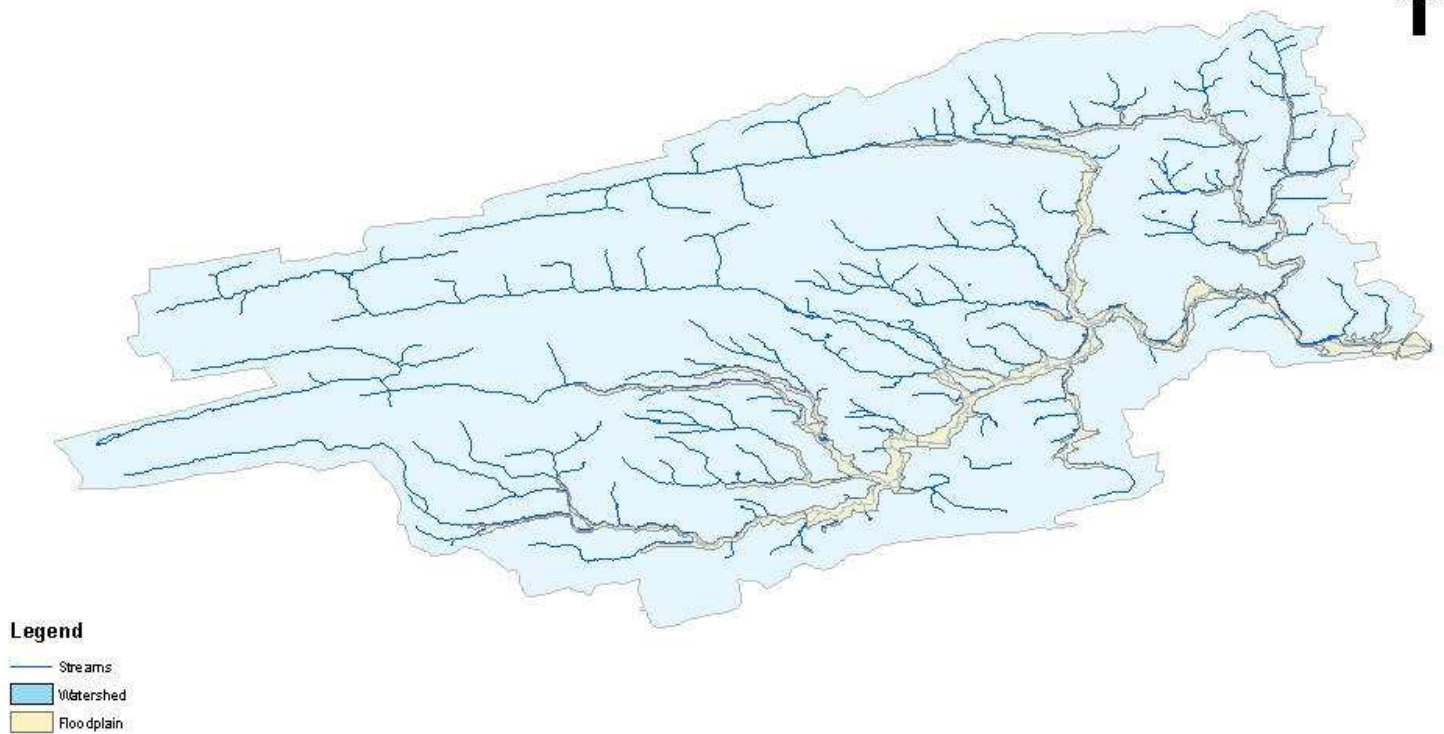

# Buffalo Creek Watershed Erosion Assessment Sites

Union County, Pa

# Buffalo Creek Watershed Floodplains

Union County, Pa

# Buffalo Creek Watershed Landuse

Union County, Pa

- Legend**
- Streams
  - Watershed
  - Row Crops
  - Pasture
  - Forest

# Buffalo Creek Watershed Sampling Sites

Union County, Pa

- Legend**
- Sampling Sites
  - Streams
  - Watershed